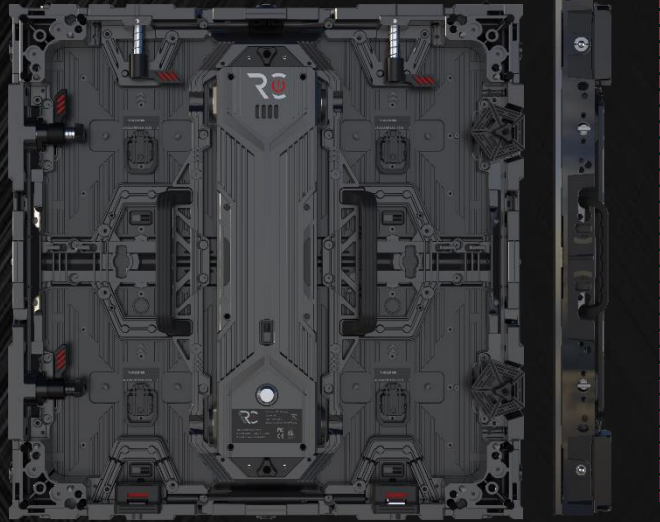

DVX SERIES

500mm

50mm

- XGOB: Exterior GOB
- Flip Chip
- S-lock optional for safety maintenance
- Front / Rear Maintenance
- Diecasting aluminum

500mm

OUTDOOR SPECIFICATION

PITCH	P1.22	P1.56	P1.95	P2.6	P2.97	P3.9
SERIES	DVX122d	DVX156d	DVX195d	DVX260d	DVX297d	DVX390d
Micro mode (cd/m ²)	>3000	>3500	>3500	>3500	>3500	>3500
DISTANCE	>1.22m	>1.56m	>1.95m	>2.6m	>2.97m	>3.9m
LED KIND	MicroX	MicroX	MicroX	MicroX	SMD1515	SMD1921
PROTECTION	X-GOB	X-GOB	X-GOB	X-GOB	X-GOB	X-GOB
PIXEL DENSITY (dots/m ²)	655856	409600	262144	147456	112896	65536
TECHNOLOGY	MicroX					
REFRESH RATE	1920Hz-3840Hz					
VIEWING ANGLE	160° (H) 160° (V)					
CONTRAST	6000:1					
MODULE SIZE	250 x 250 mm					
CABINET SIZE	500 x 500 X 50 mm					
CABINET RES (px)	408 x 408	320 x 320	256 x 256	192 x 192	168 x 168	128 x 128
SYSTEM	Stacking / Hanging / Stitching					
DRIVE MODE (Scan)	1/34	1/32	1/32	1/16	1/14	1/8
ENVIRONMENT	IP65 / IP54					
MAX POWER (w/m ²)	(CCT) 600			(CAT) 750		
VOLTAGE	AC 100-240V					
WEIGHT	9.2kg/Panel					
CERTIFICATION	CE, EMC, TUV-EMC, FCC, ETL, PSE, RoHS					

- XGOB: Exterior GOB
- S-lock optional for safety maintenance
- Front / Rear Maintenance
- Diecasting aluminum

INDOOR SPECIFICATION

PITCH	P1.22	P1.56	P1.95	P2.6
SERIES	DVX122d	DVX156d	DVX195d	DVX260d
SMD mode (cd/m ²)	>800	>800	>800	>800
DISTANCE	>1.22m	>1.56m	>1.95m	>2.6m
LED KIND	SMD1010	SMD1010	SMD1010	SMD1515
PROTECTION	X-GOB	X-GOB	X-GOB	X-GOB
PIXEL DENSITY (dots/m ²)	655856	416025	268324	150232
TECHNOLOGY		MicroX		
REFRESH RATE		1920Hz-3840Hz		
VIEWING ANGLE		160° (H) 160° (V)		
CONTRAST		6000:1		
MODULE SIZE		250 x 250 mm		
CABINET SIZE		500x 500 x 50mm		
CABINET RES (px)	408 x 408	320 x 320	256 x 256	192 x 192
SYSTEM		Stacking / Hanging / Stitching		
DRIVE MODE (Scan)	1/34	1/32	1/32	1/16
ENVIRONMENT		IP20		
MAX POWER (w/m ²)		520		
VOLTAGE		AC 100-240V		
WEIGHT		9.2kg/Panel		