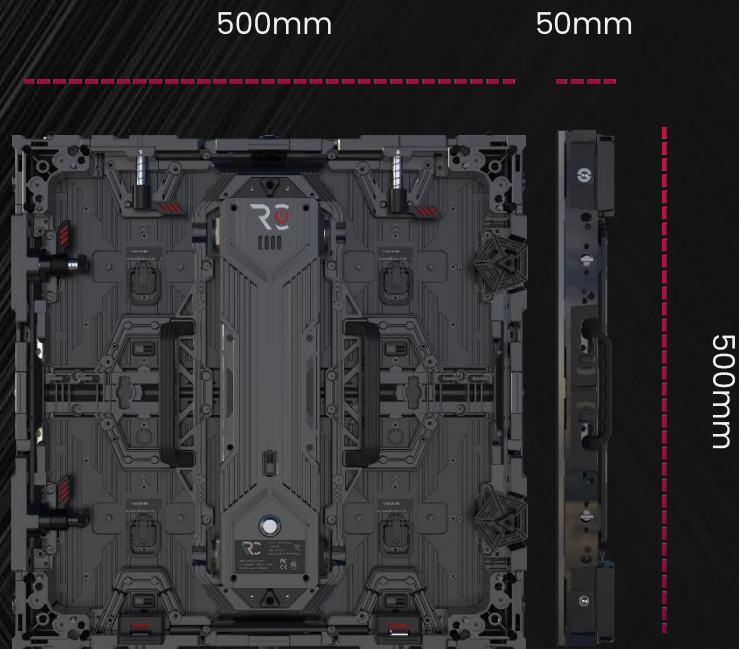

DVX SERIES

500mm

50mm

- XGOB: Exterior GOB
- Flip Chip
- S-lock optional for safety maintenance
- Front / Rear Maintenance
- Diecasting aluminum

500mm

OUTDOOR SPECIFICATION

PITCH	P1.22	P1.56	P1.95	P2.6	P2.97	P3.9
SERIES	DVX122d	DVX156d	DVX195d	DVX260d	DVX297d	DVX390d
Micro mode (cd/m ²)	>3000	>3500	>3500	>3500	>3500	>3500
DISTANCE	>1.22m	>1.56m	>1.95m	>2.6m	>2.97m	>3.9m
LED KIND	MicroX	MicroX	MicroX	MicroX	SMD1515	SMD1921
PROTECTION	X-GOB	X-GOB	X-GOB	X-GOB	X-GOB	X-GOB
PIXEL DENSITY (dots/m ²)	655856	409600	262144	147456	112896	65536
TECHNOLOGY	MicroX					
REFRESH RATE	1920Hz-3840Hz					
VIEWING ANGLE	160° (H) 160° (V)					
CONTRAST	6000:1					
MODULE SIZE	250 x 250 mm					
CABINET SIZE	500 x 500 X 50 mm					
CABINET RES (px)	408 x 408	320 x 320	256 x 256	192 x 192	168 x 168	128 x 128
SYSTEM	Stacking / Hanging / Stitching					
DRIVE MODE (Scan)	1/34	1/32	1/32	1/16	1/14	1/8
ENVIRONMENT	IP65 / IP54					
MAX POWER (w/m ²)	(CCT) 600			(CAT) 750		
VOLTAGE	AC 100-240V					
WEIGHT	9.2kg/Panel					
CERTIFICATION	CE, EMC, TUV-EMC, FCC, ETL, PSE, RoHS					

- XGOB: Exterior GOB
- S-lock optional for safety maintenance
- Front / Rear Maintenance
- Diecasting aluminum

INDOOR SPECIFICATION

PITCH	P1.22	P1.56	P1.95	P2.6
SERIES	DVX122d	DVX156d	DVX195d	DVX260d
SMD mode (cd/m ²)	>800	>800	>800	>800
DISTANCE	>1.22m	>1.56m	>1.95m	>2.6m
LED KIND	SMD1010	SMD1010	SMD1010	SMD1515
PROTECTION	X-GOB	X-GOB	X-GOB	X-GOB
PIXEL DENSITY (dots/m ²)	655856	416025	268324	150232
TECHNOLOGY		MicroX		
REFRESH RATE		1920Hz-3840Hz		
VIEWING ANGLE		160° (H) 160° (V)		
CONTRAST		6000:1		
MODULE SIZE		250 x 250 mm		
CABINET SIZE		500x 500 x 50mm		
CABINET RES (px)	408 x 408	320 x 320	256 x 256	192 x 192
SYSTEM		Stacking / Hanging / Stitching		
DRIVE MODE (Scan)	1/34	1/32	1/32	1/16
ENVIRONMENT		IP20		
MAX POWER (w/m ²)		520		
VOLTAGE		AC 100-240V		
WEIGHT		9.2kg/Panel		