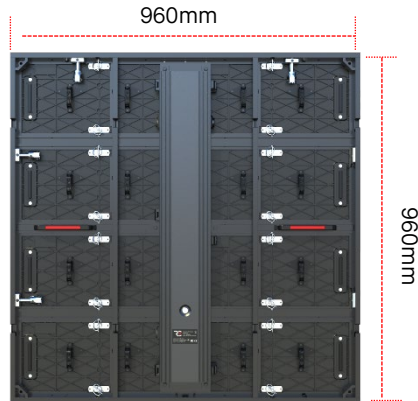

FULL FRONT ACCESS

The universal LED modules are interchangeable for easy installation and maintenance

Separate and exchangeable power and data unit can be easily removed for maintenance

CABINET

Width: 960mm

Height: 960mm

Thickness: 100mm

Weight: 25kg/m²

100mm

MODULE

Width: 480mm

Height: 240mm

Thickness: 15mm