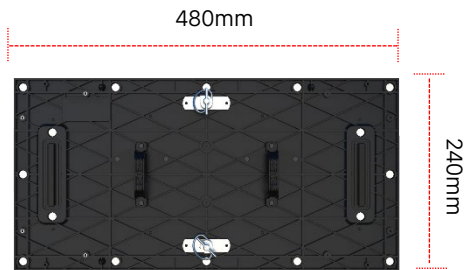

FULL FRONT ACCESS

The universal LED modules are interchangeable for easy installation and maintenance

Separate and exchangeable power and data unit can be easily removed for maintenance

CABINET

Width: 960mm

Height: 960mm

Thickness: 100mm

Weight: 25kg/m²

100mm

MODULE

Width: 480mm

Height: 240mm

Thickness: 15mm