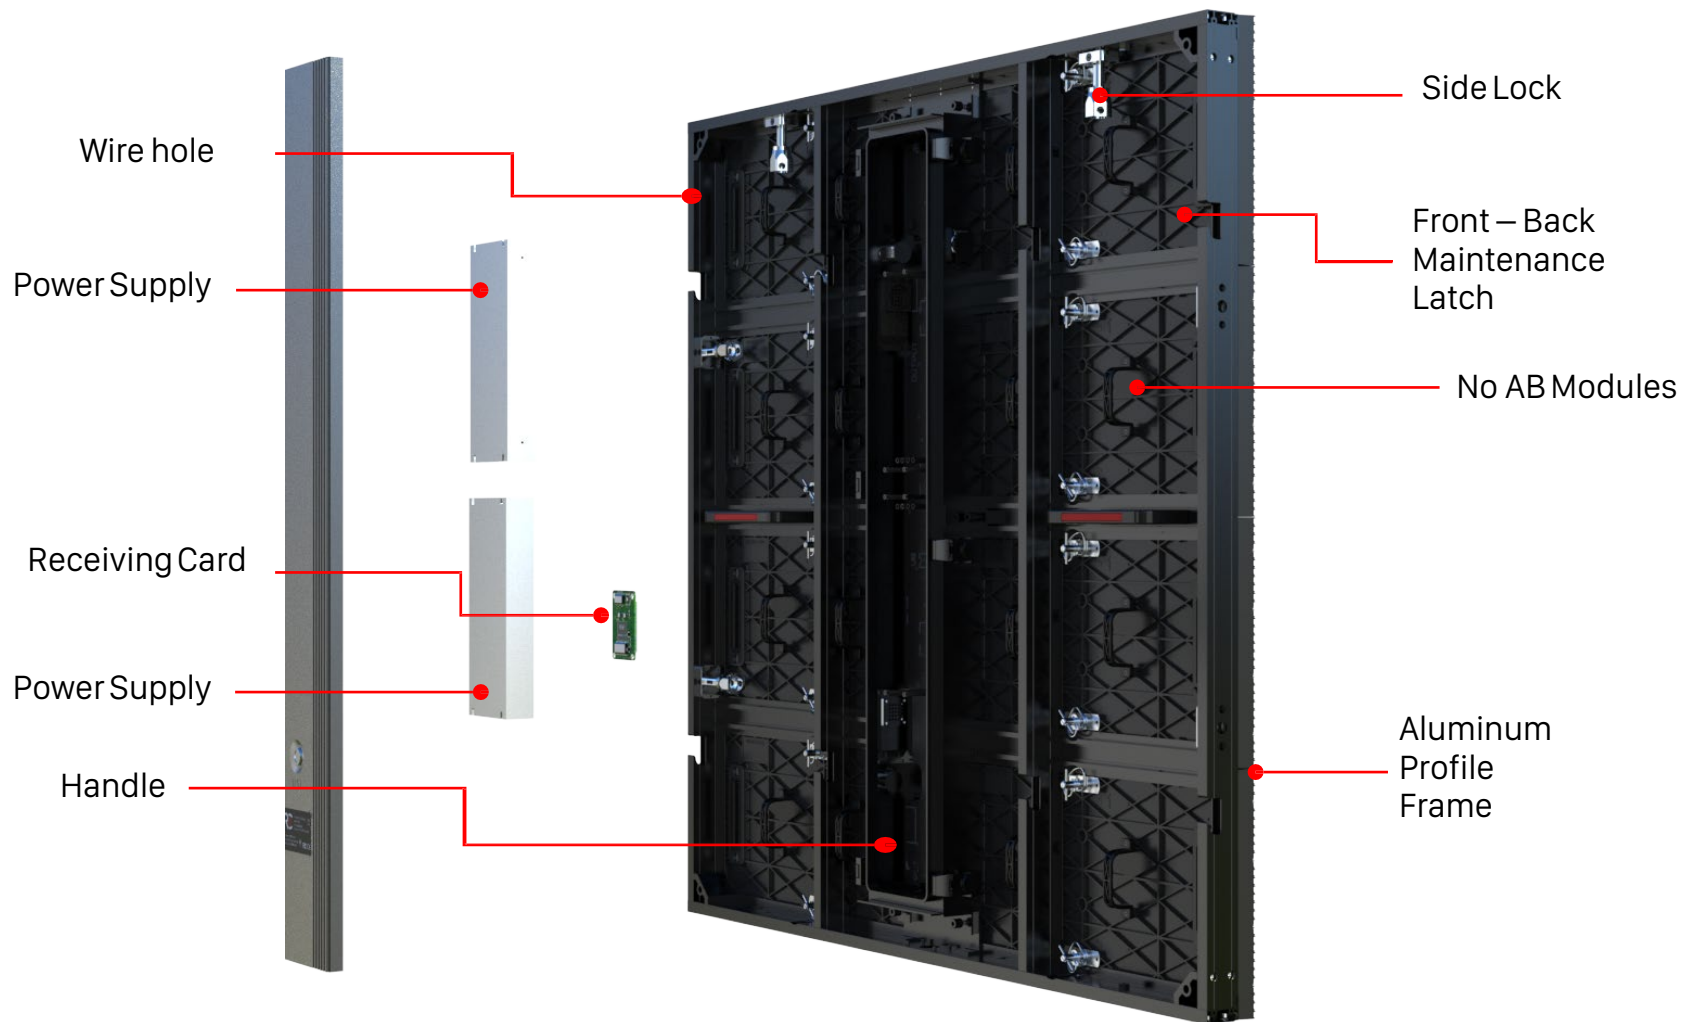

D \sqrt{O} - SERIES

P6 P8 P16

DVO - SERIES

- Fight ultra-thin
- Ultra-light
- Simple maintenance
- Independent control box
- High brightness

PITCH	P6	P8	P16
SERIES NO.	DVO 600 d	DVO 800 d	DVO 1600 d
BLACK SHELL SMD	>6000-8000cd/m ²	>6000-8000cd/m ²	>8000cd/m ²
DISTANCE	>6m	> 8m	> 16m
LED KIND	SMD2727	SMD2727/SMD3535	SMD3535
PIXEL DENSITY	27777 dots/m ²	15625 dots/m ²	3906 dots/m ²
TECHNOLOGY	CAT/CCT		
REFRESH RATE	1920Hz - 3840Hz		
VIEWING ANGLE	160°(H) /160°(V)		
MODULE SIZE	480 x240mm		
CABINET SIZE	960 x 960 mm (37.8" x 37.8")		
CABINET RES	160 x 160 px	120 x 120 px	60 x 60 px
DRIVE MODE	1/5 scan	1/3 scan	1 scan
ENVIRONMENT	IP65 /IP54		
MAX POWER	740/m ²		
VOLTAGE	AC 100-240V		
WEIGHT	25 kg / m2		
CERTIFICATION	CE , EMC, TUV-EMC, FCC, ETL,UL, PSE, CCC, ROHS		

DYNAMO

LED DISPLAYS

Only 24kg per m2 is about 50% lower
than conventional products

DYNAMO

LED DISPLAYS

More robust than other ultra-light screens on the market

Internal wiring

Super fast lock

FULL FRONT ACCESS

The universal LED modules are interchangeable for easy installation and maintenance

Separate and exchangeable power and data unit can be easily removed for maintenance

CABINET

Width: 960mm