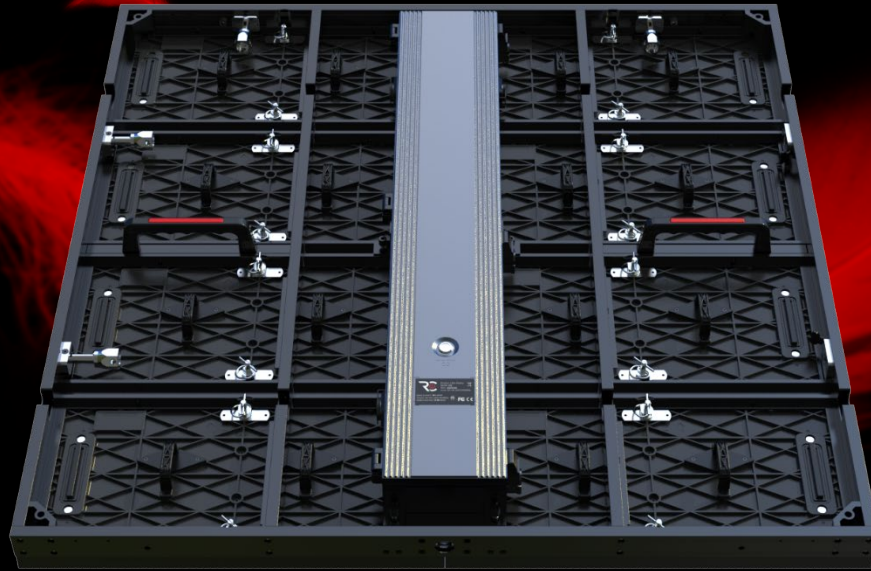

D \sqrt{O} - SERIES

P6 P8 P16

DVO - SERIES

- Fight ultra-thin
- Ultra-light
- Simple maintenance
- Independent control box
- High brightness

PITCH	P6	P8	P16
SERIES NO.	DVO 600 d	DVO 800 d	DVO 1600 d
BLACK SHELL SMD	>6000-8000cd/m ²	>6000-8000cd/m ²	>8000cd/m ²
DISTANCE	>6m	> 8m	> 16m
LED KIND	SMD2727	SMD2727/SMD3535	SMD3535
PIXEL DENSITY	27777 dots/m ²	15625 dots/m ²	3906 dots/m ²
TECHNOLOGY	CAT/CCT		
REFRESH RATE	1920Hz - 3840Hz		
VIEWING ANGLE	160°(H) /160°(V)		
MODULE SIZE	480 x240mm		
CABINET SIZE	960 x 960 mm (37.8" x 37.8")		
CABINET RES	160 x 160 px	120 x 120 px	60 x 60 px
DRIVE MODE	1/5 scan	1/3 scan	1 scan
ENVIRONMENT	IP65 /IP54		
MAX POWER	740/m ²		
VOLTAGE	AC 100-240V		
WEIGHT	25 kg / m2		
CERTIFICATION	CE , EMC, TUV-EMC, FCC, ETL,UL, PSE, CCC, ROHS		

DYNAMO

LED DISPLAYS

Only 24kg per m2 is about 50% lower
than conventional products

DYNAMO

LED DISPLAYS

More robust than other ultra-light screens on the market

Internal wiring

Super fast lock

FULL FRONT ACCESS

The universal LED modules are interchangeable for easy installation and maintenance

Separate and exchangeable power and data unit can be easily removed for maintenance

CABINET

Width: 960mm