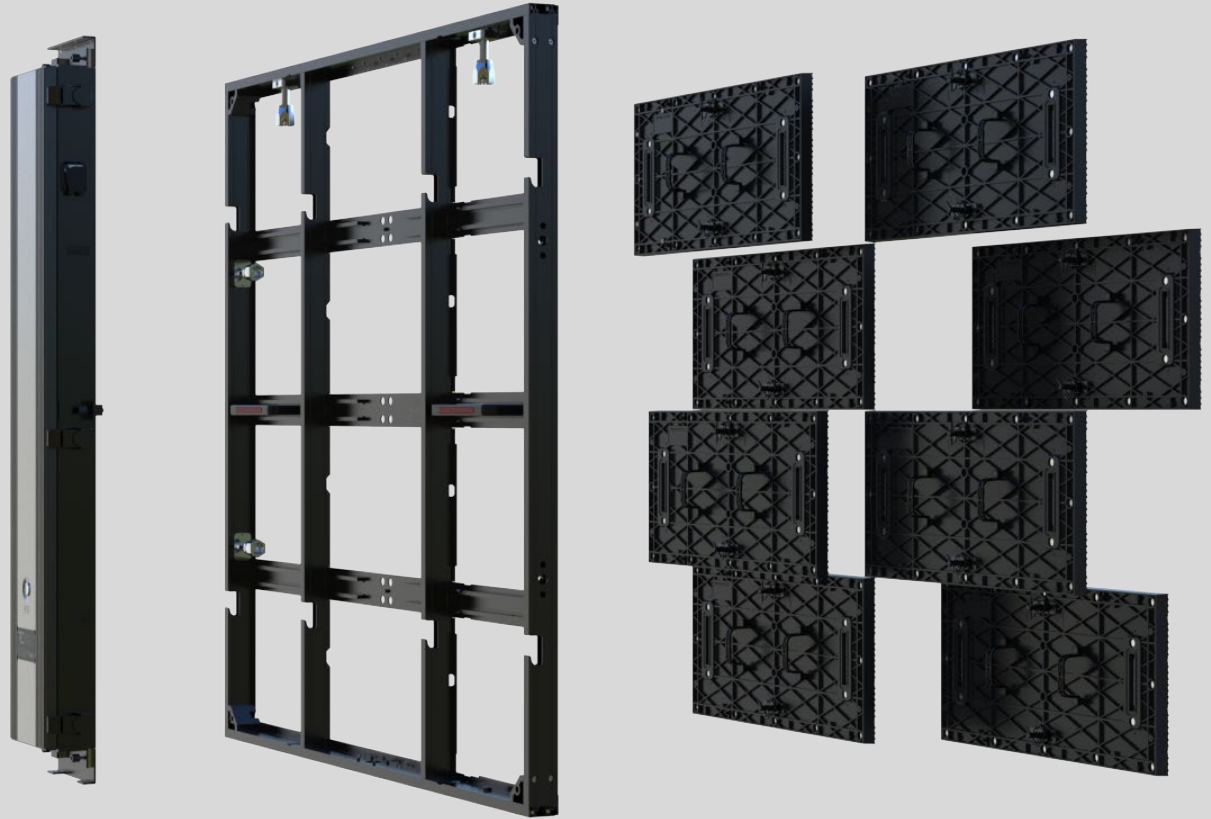

D \sqrt{O} - SERIES

P6 P8 P16

DVO - SERIES

- Fight ultra-thin
- Ultra-light
- Simple maintenance
- Independent control box
- High brightness

PITCH	P6	P8	P16
SERIES NO.	DVO 600 d	DVO 800 d	DVO 1600 d
BLACK SHELL SMD	>6000-8000cd/m ²	>6000-8000cd/m ²	>8000cd/m ²
DISTANCE	>6m	> 8m	> 16m
LED KIND	SMD2727	SMD2727/SMD3535	SMD3535
PIXEL DENSITY	27777 dots/m ²	15625 dots/m ²	3906 dots/m ²
TECHNOLOGY	CAT/CCT		
REFRESH RATE	1920Hz - 3840Hz		
VIEWING ANGLE	160°(H) /160°(V)		
MODULE SIZE	480 x240mm		
CABINET SIZE	960 x 960 mm (37.8" x 37.8")		
CABINET RES	160 x 160 px	120 x 120 px	60 x 60 px
DRIVE MODE	1/5 scan	1/3 scan	1 scan
ENVIRONMENT	IP65 /IP54		
MAX POWER	740/m ²		
VOLTAGE	AC 100-240V		
WEIGHT	25 kg / m2		
CERTIFICATION	CE , EMC, TUV-EMC, FCC, ETL,UL, PSE, CCC, ROHS		

DYNAMO

LED DISPLAYS

Only 24kg per m2 is about 50% lower
than conventional products

DYNAMO

LED DISPLAYS

More robust than other ultra-light screens on the market

Internal wiring

Super fast lock

FULL FRONT ACCESS

The universal LED modules are interchangeable for easy installation and maintenance

Separate and exchangeable power and data unit can be easily removed for maintenance

CABINET

Width: 960mm

Height: 960mm

Thickness: 100mm

Weight: 25kg/m²

100mm

MODULE

Width: 480mm

Height: 240mm

Thickness: 15mm