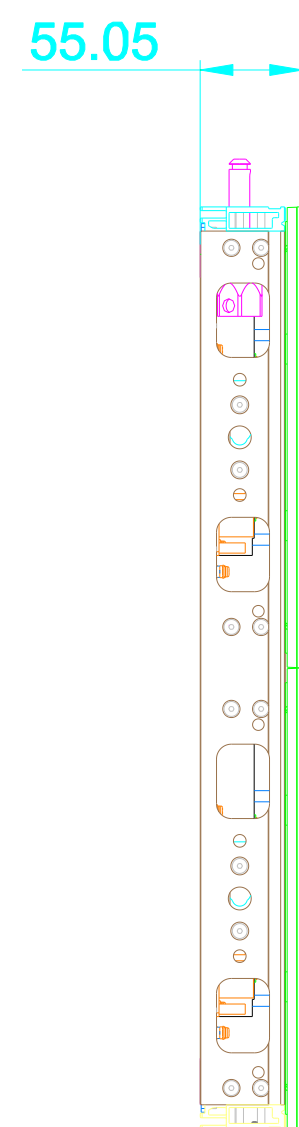

DYNAMO

LED DISPLAYS

Top view

Right view

Rear view

Left view

Front view

Bottom view

Ver	Change Description				
	DYNAMO LED DISPLAYS				
	Design:	Date:	Name:	Ratio:	Change numbers
	Audit:	Date:	DRA Series	QTY:	Drawing Size
	Approval:	Date:		Edition:	
	Projection ID		Material:	Drawing No.:	
				Screen No.:	
				No.:	