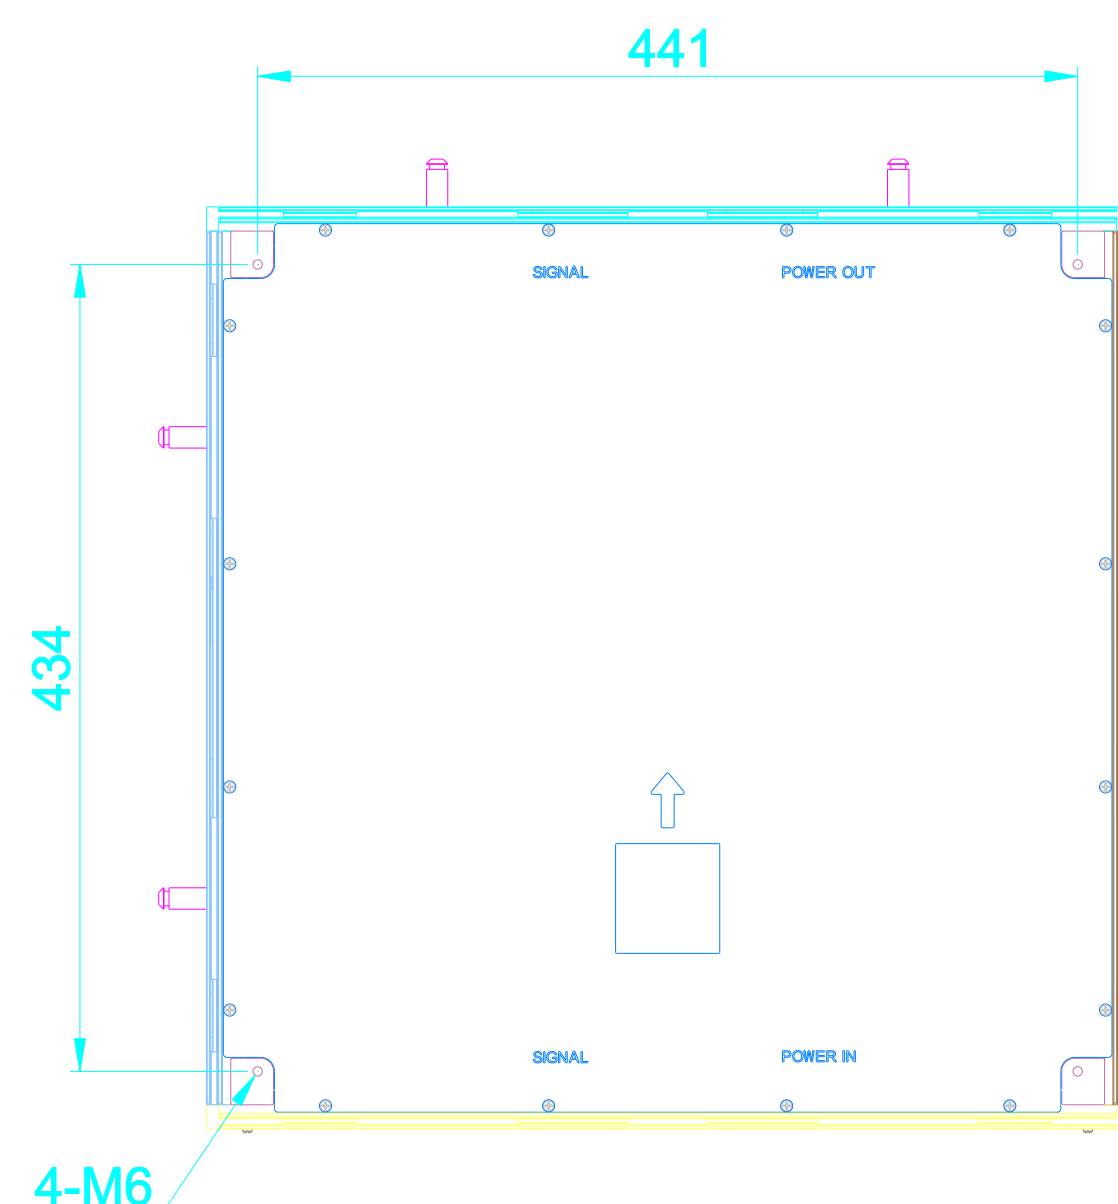

DYNAMO

LED DISPLAYS

Top view

Right view

Rear view

Left view

Front view

Bottom view

Ver	Change Description				
	DYNAMO LED DISPLAYS				
	Design:	Date:	Name:	Ratio:	Change numbers
	Audit:	Date:	DRA Series	QTY:	Drawing Size
	Approval:	Date:		Edition:	
	Projection ID		Material:	Drawing No.:	
				Screen No.:	
				No.:	