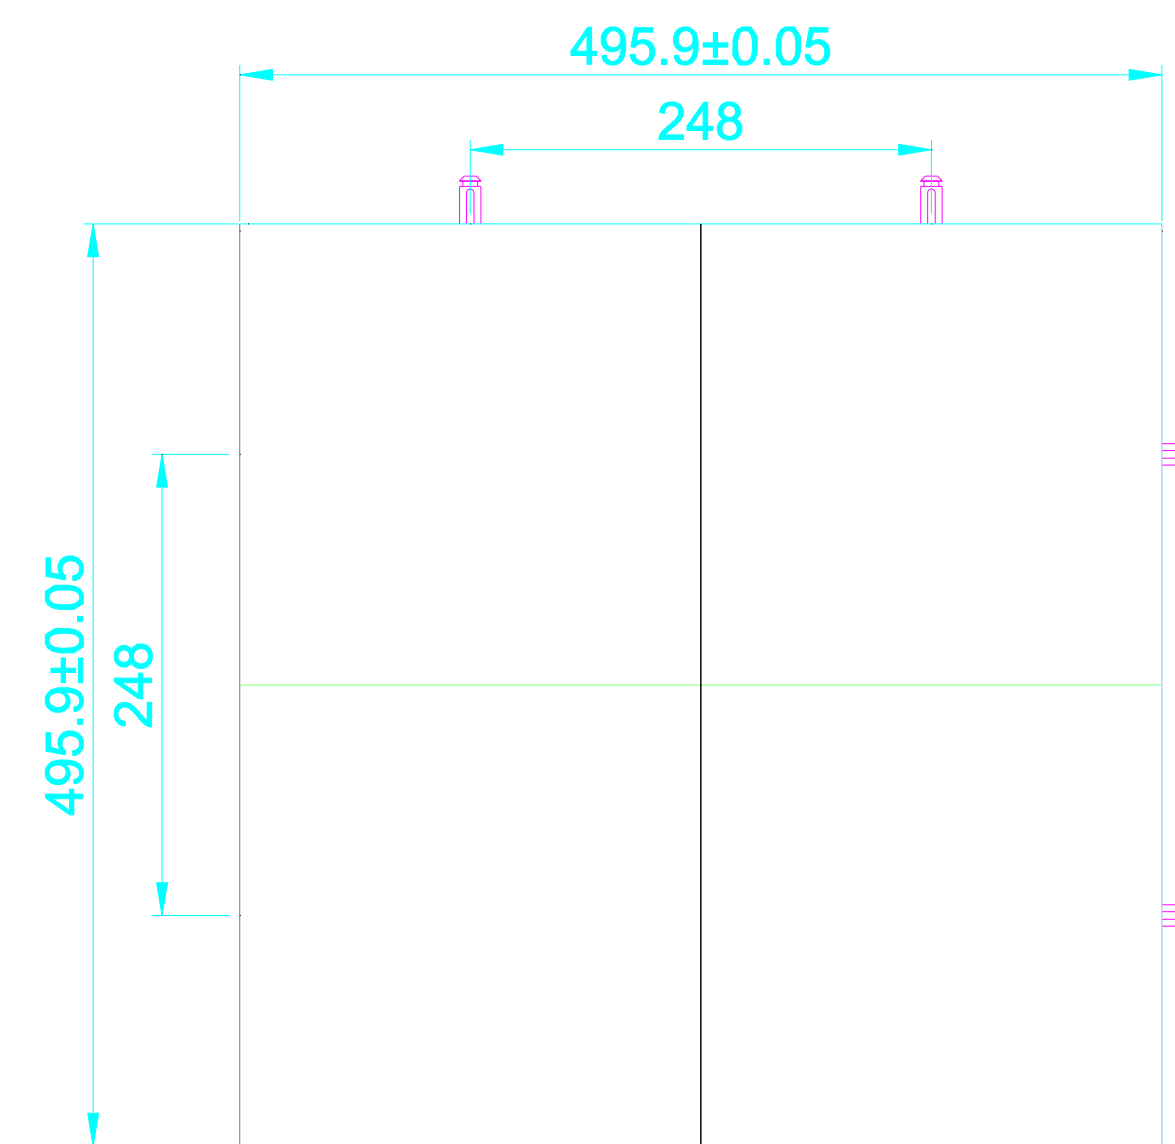

DYNAMO

LED DISPLAYS

Top view

Right view

Rear view

Left view

Front view

Bottom view

Ver	Change Description				
	DYNAMO LED DISPLAYS				
	Design:	Date:	Name:	Ratio:	Change numbers
	Audit:	Date:	DRA Series	QTY:	Drawing Size
	Approval:	Date:		Edition:	
	Projection ID		Material:	Drawing No.:	
				Screen No.:	
				No.:	