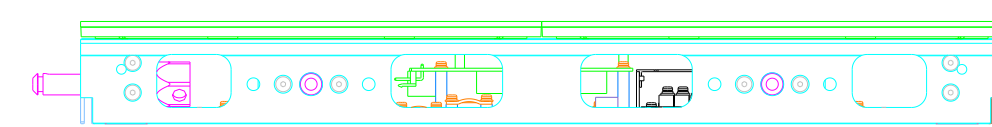

DYNAMO

LED DISPLAYS

Top view

Right view

Rear view

Left view

Front view

Bottom view

Ver	Change Description				
	DYNAMO LED DISPLAYS				
	Design:	Date:	Name:	Ratio:	Change numbers
	Audit:	Date:	DRA Series	QTY:	Drawing Size
	Approval:	Date:		Edition:	
	Projection ID		Material:	Drawing No.:	
				Screen No.:	
				No.:	