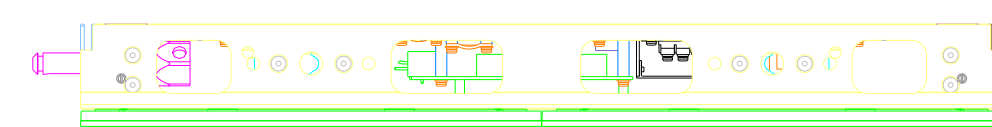

DYNAMO

LED DISPLAYS

Top view

Right view

Rear view

Left view

Front view

Bottom view

Ver	Change Description				
	DYNAMO LED DISPLAYS				
	Design:	Date:	Name:	Ratio:	Change numbers
	Audit:	Date:	DRA Series	QTY:	Drawing Size
	Approval:	Date:		Edition:	
	Projection ID		Material:	Drawing No.:	
				Screen No.:	
				No.:	