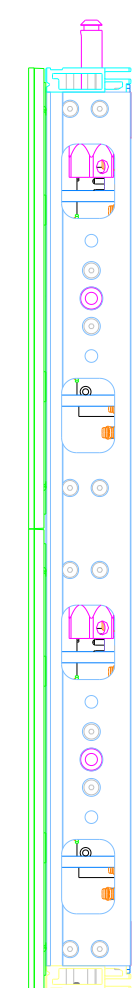

DYNAMO

LED DISPLAYS

Top view

Right view

Rear view

Left view

Front view

Bottom view

Ver	Change Description				
	DYNAMO LED DISPLAYS				
	Design:	Date:	Name:	Ratio:	Change numbers
	Audit:	Date:	DRA Series	QTY:	Drawing Size
	Approval:	Date:		Edition:	
	Projection ID		Material:	Drawing No.:	
				Screen No.:	
				No.:	